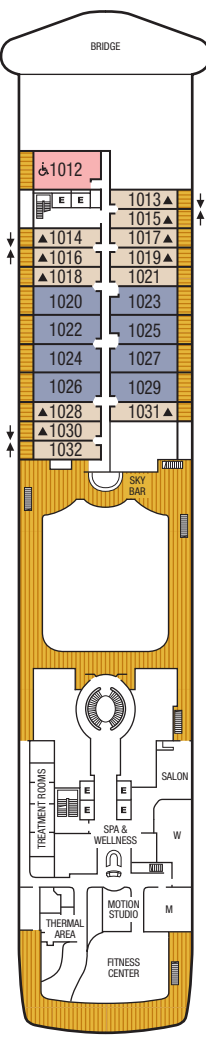

Seabourn Encore Seabourn Ovation

DECK PLANS

DECK 12

DECK 11

DECK 10

DECK 9

DECK 8

DECK 7

DECK 6

DECK 5

DECK 4

DECK 3

- SUITE CATEGORIES**
- GRWG Grand Wintergarden Suite
 - WG Wintergarden Suite
 - GRSS Grand Signature Suite
 - SS Signature Suite
 - O2 Owners Suite
 - O1 Owners Suite
 - PS Penthouse Spa Suite
 - PH Penthouse Suite
 - V4 Veranda Suite
 - V3 Veranda Suite
 - V2 Veranda Suite
 - V1 Veranda Suite

- Connecting Suites**
 When combining the following suites, their suite numbers change as follows:
 Suites 800 and 804 become Grand Signature Suite 8004; suites 801 and 805 become Grand Signature Suite 8015; suites 846 and 848 become Grand Wintergarden Suite 8468; suites 849 and 851 become Grand Wintergarden Suite 8491.
- Wheelchair Accessible Suites**
 Suites 550, 664, 665, 1012, 1132, 1191 are wheelchair accessible—roll-in shower only, wheelchair-accessible doorways.

- ♣ Suites 700 and 701 are subject to noise when anchoring, and on Seabourn Encore, have all metal veranda railings, limiting the view. On Seabourn Ovation, the veranda railings are part metal and part glass from floor to teak rail.
- ★ The veranda railings on these suites are part metal and part glass. The forward half of the railing is metal and aft half is glass with teak rail.
- Obstructed port side view with larger veranda overlooking the center pool on Seabourn Encore only
- 🧺 Self Service Launderette
- ⬆ Elevator
- ▲ Third Guest Capacity Suite—sofa converts to the size of a twin bed to accommodate one guest
- Shower Only
- ✦ The veranda railings on Deck 5 are part metal and part glass from floor to teak rail. Suites on Deck 5 have slightly larger verandas.
- ★ Solis will replace The Grill by Thomas Keller onboard Seabourn Encore and Seabourn Ovation Spring 2024