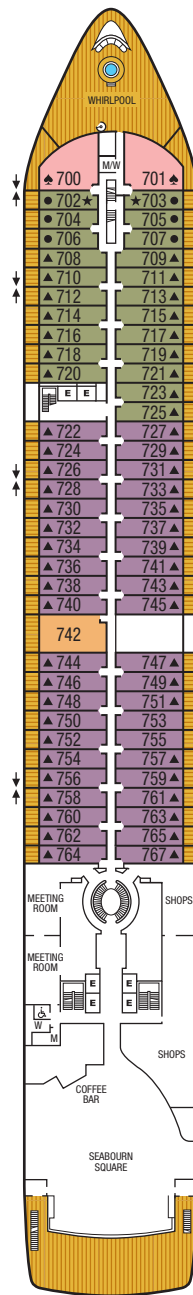

Seabourn Encore Seabourn Ovation

DECK PLANS

DECK 12

DECK 11

DECK 10

DECK 9

DECK 8

DECK 7

DECK 6

DECK 5

DECK 4

DECK 3

- SUITE CATEGORIES**
- GRWG Grand Wintergarden Suite
 - WG Wintergarden Suite
 - GRSS Grand Signature Suite
 - SS Signature Suite
 - O2 Owners Suite
 - O1 Owners Suite
 - PS Penthouse Spa Suite
 - PH Penthouse Suite
 - V4 Veranda Suite
 - V3 Veranda Suite
 - V2 Veranda Suite
 - V1 Veranda Suite

- Connecting Suites**
 When combining the following suites, their suite numbers change as follows:
 Suites 800 and 804 become Grand Signature Suite 8004; suites 801 and 805 become Grand Signature Suite 8015; suites 846 and 848 become Grand Wintergarden Suite 8468; suites 849 and 851 become Grand Wintergarden Suite 8491.
- Wheelchair Accessible Suites**
 Suites 550, 664, 665, 1012, 1132, 1191 are wheelchair accessible—roll-in shower only, wheelchair-accessible doorways.

- ♣ Suites 700 and 701 are subject to noise when anchoring, and on Seabourn Encore, have all metal veranda railings, limiting the view. On Seabourn Ovation, the veranda railings are part metal and part glass from floor to teak rail.
- ★ The veranda railings on these suites are part metal and part glass. The forward half of the railing is metal and aft half is glass with teak rail.
- Obstructed port side view with larger veranda overlooking the center pool on Seabourn Encore only
- 🧺 Self Service Launderette
- ⬆ Elevator
- ▲ Third Guest Capacity Suite—sofa converts to the size of a twin bed to accommodate one guest
- Shower Only
- ✦ The veranda railings on Deck 5 are part metal and part glass from floor to teak rail. Suites on Deck 5 have slightly larger verandas.
- ★ Solis will replace The Grill by Thomas Keller onboard Seabourn Encore and Seabourn Ovation Spring 2024