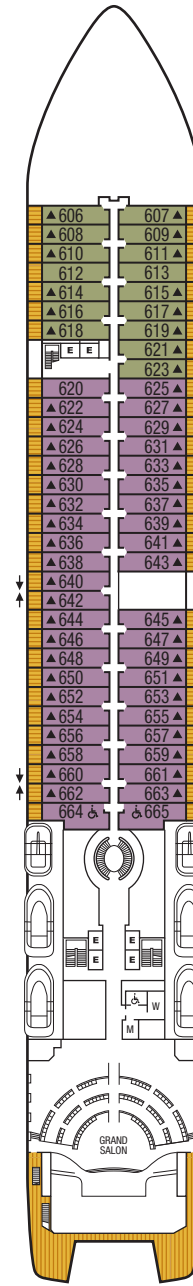

Seabourn Encore Seabourn Ovation

DECK PLANS

DECK 12

DECK 11

DECK 10

DECK 9

DECK 8

DECK 7

DECK 6

DECK 5

DECK 4

DECK 3

- SUITE CATEGORIES**
- GRWG Grand Wintergarden Suite
 - WG Wintergarden Suite
 - GRSS Grand Signature Suite
 - SS Signature Suite
 - O2 Owners Suite
 - O1 Owners Suite
 - PS Penthouse Spa Suite
 - PH Penthouse Suite
 - V4 Veranda Suite
 - V3 Veranda Suite
 - V2 Veranda Suite
 - V1 Veranda Suite

- Connecting Suites**
 When combining the following suites, their suite numbers change as follows:
 Suites 800 and 804 become Grand Signature Suite 8004; suites 801 and 805 become Grand Signature Suite 8015; suites 846 and 848 become Grand Wintergarden Suite 8468; suites 849 and 851 become Grand Wintergarden Suite 8491.
- Wheelchair Accessible Suites**
 Suites 550, 664, 665, 1012, 1132, 1191 are wheelchair accessible—roll-in shower only, wheelchair-accessible doorways.