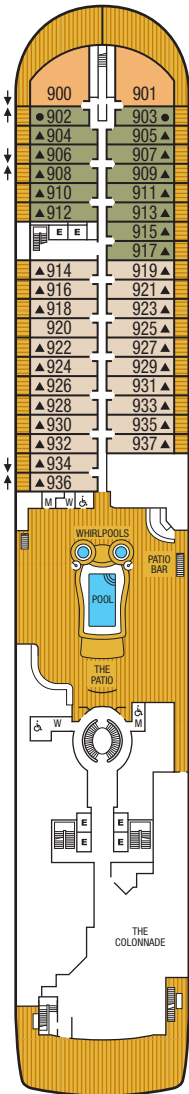

Seabourn Encore Seabourn Ovation

DECK PLANS

DECK 12

DECK 11

DECK 10

DECK 9

DECK 8

DECK 7

DECK 6

DECK 5

DECK 4

DECK 3

- SUITE CATEGORIES**
- GRWG Grand Wintergarden Suite
 - WG Wintergarden Suite
 - GRSS Grand Signature Suite
 - SS Signature Suite
 - O2 Owners Suite
 - O1 Owners Suite
 - PS Penthouse Spa Suite
 - PH Penthouse Suite
 - V4 Veranda Suite
 - V3 Veranda Suite
 - V2 Veranda Suite
 - V1 Veranda Suite

- Connecting Suites**
 When combining the following suites, their suite numbers change as follows:
 Suites 800 and 804 become Grand Signature Suite 8004; suites 801 and 805 become Grand Signature Suite 8015; suites 846 and 848 become Grand Wintergarden Suite 8468; suites 849 and 851 become Grand Wintergarden Suite 8491.
- Wheelchair Accessible Suites**
 Suites 550, 664, 665, 1012, 1132, 1191 are wheelchair accessible—roll-in shower only, wheelchair-accessible doorways.

- ♣ Suites 700 and 701 are subject to noise when anchoring, and on Seabourn Encore, have all metal veranda railings, limiting the view. On Seabourn Ovation, the veranda railings are part metal and part glass from floor to teak rail.
- ★ The veranda railings on these suites are part metal and part glass. The forward half of the railing is metal and aft half is glass with teak rail.
- Obstructed port side view with larger veranda overlooking the center pool on Seabourn Encore only
- 🧺 Self Service Launderette
- ⬆ Elevator
- ▲ Third Guest Capacity Suite—sofa converts to the size of a twin bed to accommodate one guest
- Shower Only
- ✦ The veranda railings on Deck 5 are part metal and part glass from floor to teak rail. Suites on Deck 5 have slightly larger verandas.
- ★ Solis will replace The Grill by Thomas Keller onboard Seabourn Encore and Seabourn Ovation Spring 2024