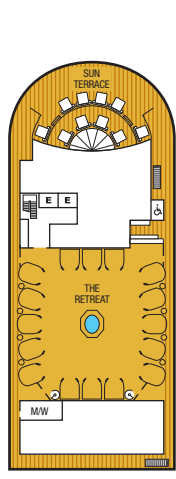

Seabourn Encore Seabourn Ovation

DECK PLANS

DECK 12

DECK 11

DECK 10

DECK 9

DECK 8

DECK 7

DECK 6

DECK 5

DECK 4

DECK 3

- SUITE CATEGORIES**
- GRWG Grand Wintergarden Suite
 - WG Wintergarden Suite
 - GRSS Grand Signature Suite
 - SS Signature Suite
 - O2 Owners Suite
 - O1 Owners Suite
 - PS Penthouse Spa Suite
 - PH Penthouse Suite
 - V4 Veranda Suite
 - V3 Veranda Suite
 - V2 Veranda Suite
 - V1 Veranda Suite

- Connecting Suites**
 When combining the following suites, their suite numbers change as follows:
 Suites 800 and 804 become Grand Signature Suite 8004; suites 801 and 805 become Grand Signature Suite 8015; suites 846 and 848 become Grand Wintergarden Suite 8468; suites 849 and 851 become Grand Wintergarden Suite 8491.
- Wheelchair Accessible Suites**
 Suites 550, 664, 665, 1012, 1132, 1191 are wheelchair accessible—roll-in shower only, wheelchair-accessible doorways.