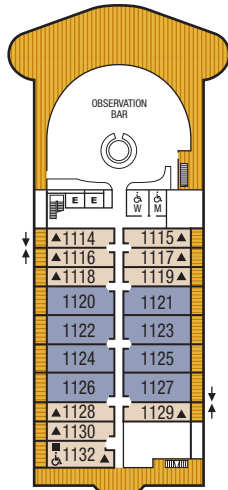

Seabourn Encore Seabourn Ovation

DECK PLANS

DECK 12

DECK 11

DECK 10

DECK 9

DECK 8

DECK 7

DECK 6

DECK 5

DECK 4

DECK 3

- SUITE CATEGORIES**
- GRWG Grand Wintergarden Suite
 - WG Wintergarden Suite
 - GRSS Grand Signature Suite
 - SS Signature Suite
 - O2 Owners Suite
 - O1 Owners Suite
 - PS Penthouse Spa Suite
 - PH Penthouse Suite
 - V4 Veranda Suite
 - V3 Veranda Suite
 - V2 Veranda Suite
 - V1 Veranda Suite

- Connecting Suites**
 When combining the following suites, their suite numbers change as follows:
 Suites 800 and 804 become Grand Signature Suite 8004; suites 801 and 805 become Grand Signature Suite 8015; suites 846 and 848 become Grand Wintergarden Suite 8468; suites 849 and 851 become Grand Wintergarden Suite 8491.
- Wheelchair Accessible Suites**
 Suites 550, 664, 665, 1012, 1132, 1191 are wheelchair accessible—roll-in shower only, wheelchair-accessible doorways.