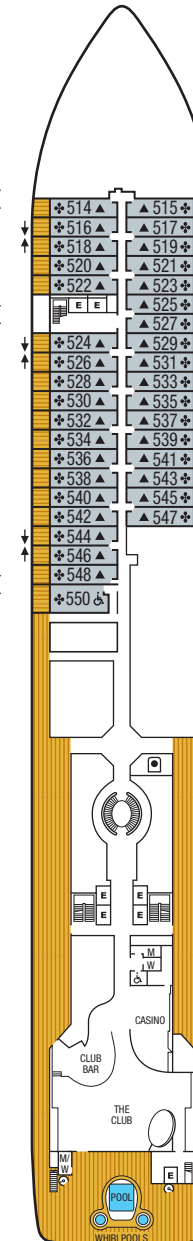

Seabourn Encore Seabourn Ovation

DECK PLANS

DECK 12

DECK 11

DECK 10

DECK 9

DECK 8

DECK 7

DECK 6

DECK 5

DECK 4

DECK 3

- SUITE CATEGORIES**
- GRWG Grand Wintergarden Suite
 - WG Wintergarden Suite
 - GRSS Grand Signature Suite
 - SS Signature Suite
 - O2 Owners Suite
 - O1 Owners Suite
 - PS Penthouse Spa Suite
 - PH Penthouse Suite
 - V4 Veranda Suite
 - V3 Veranda Suite
 - V2 Veranda Suite
 - V1 Veranda Suite

- Connecting Suites**
 When combining the following suites, their suite numbers change as follows:
 Suites 800 and 804 become Grand Signature Suite 8004; suites 801 and 805 become Grand Signature Suite 8015; suites 846 and 848 become Grand Wintergarden Suite 8468; suites 849 and 851 become Grand Wintergarden Suite 8491.
- Wheelchair Accessible Suites**
 Suites 550, 664, 665, 1012, 1132, 1191 are wheelchair accessible—roll-in shower only, wheelchair-accessible doorways.