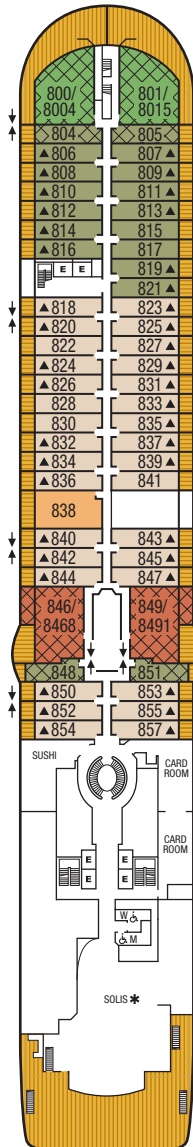

Seabourn Encore Seabourn Ovation

DECK PLANS

DECK 12

DECK 11

DECK 10

DECK 9

DECK 8

DECK 7

DECK 6

DECK 5

DECK 4

DECK 3

- SUITE CATEGORIES**
- GRWG Grand Wintergarden Suite
 - WG Wintergarden Suite
 - GRSS Grand Signature Suite
 - SS Signature Suite
 - O2 Owners Suite
 - O1 Owners Suite
 - PS Penthouse Spa Suite
 - PH Penthouse Suite
 - V4 Veranda Suite
 - V3 Veranda Suite
 - V2 Veranda Suite
 - V1 Veranda Suite

- Connecting Suites**
 When combining the following suites, their suite numbers change as follows:
 Suites 800 and 804 become Grand Signature Suite 8004; suites 801 and 805 become Grand Signature Suite 8015; suites 846 and 848 become Grand Wintergarden Suite 8468; suites 849 and 851 become Grand Wintergarden Suite 8491.
- Wheelchair Accessible Suites**
 Suites 550, 664, 665, 1012, 1132, 1191 are wheelchair accessible—roll-in shower only, wheelchair-accessible doorways.

- ♣ Suites 700 and 701 are subject to noise when anchoring, and on Seabourn Encore, have all metal veranda railings, limiting the view. On Seabourn Ovation, the veranda railings are part metal and part glass from floor to teak rail.
- ★ The veranda railings on these suites are part metal and part glass. The forward half of the railing is metal and aft half is glass with teak rail.
- Obstructed port side view with larger veranda overlooking the center pool on Seabourn Encore only
- 🧺 Self Service Launderette
- ⬆ Elevator
- ▲ Third Guest Capacity Suite—sofa converts to the size of a twin bed to accommodate one guest
- Shower Only
- ✦ The veranda railings on Deck 5 are part metal and part glass from floor to teak rail. Suites on Deck 5 have slightly larger verandas.
- ★ Solis will replace The Grill by Thomas Keller onboard Seabourn Encore and Seabourn Ovation Spring 2024