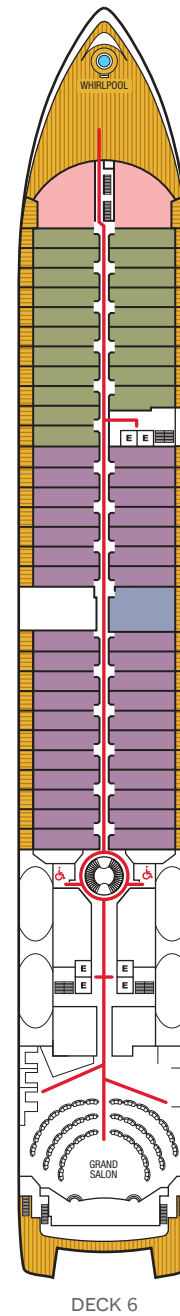

Seabourn Odyssey Seabourn Sojourn Seabourn Quest

ACCESSIBLE ROUTES

Effective on Seabourn Odyssey: May 27, 2022;
Seabourn Sojourn: Jun 6, 2022;
Seabourn Quest: May 10, 2022

— ACCESSIBLE ROUTE

Access to/from outside decks may require assistance with doors and thresholds.

♿ ACCESSIBLE RESTROOM

Deck plan shown is for illustration purposes.

Seabourn reserves the right to make amendments and changes. Effective 11/10/21.