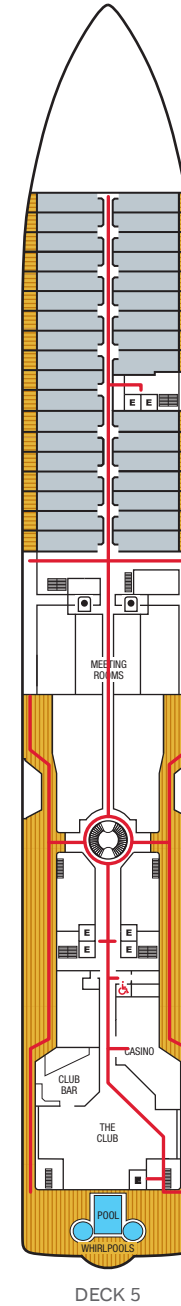

Seabourn Odyssey Seabourn Sojourn Seabourn Quest

ACCESSIBLE ROUTES

Effective on Seabourn Odyssey: May 27, 2022;
Seabourn Sojourn: Jun 6, 2022;
Seabourn Quest: May 10, 2022

— ACCESSIBLE ROUTE

Access to/from outside decks may require assistance with doors and thresholds.

♿ ACCESSIBLE RESTROOM

Deck plan shown is for illustration purposes.

Seabourn reserves the right to make amendments and changes. Effective 11/10/21.