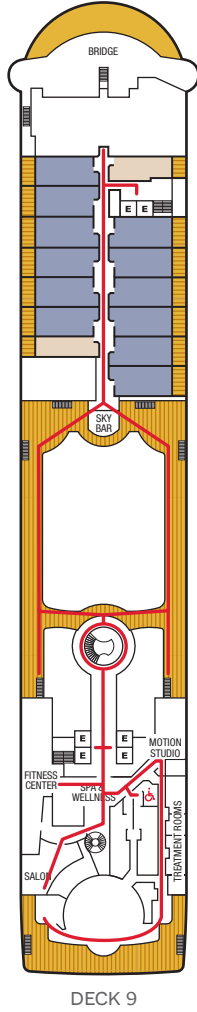

Seabourn Odyssey Seabourn Sojourn Seabourn Quest

ACCESSIBLE ROUTES

Effective on Seabourn Odyssey: May 27, 2022;
Seabourn Sojourn: Jun 6, 2022;
Seabourn Quest: May 10, 2022

— ACCESSIBLE ROUTE

Access to/from outside decks may require assistance with doors and thresholds.

♿ ACCESSIBLE RESTROOM

Deck plan shown is for illustration purposes.

Seabourn reserves the right to make amendments and changes. Effective 11/10/21.