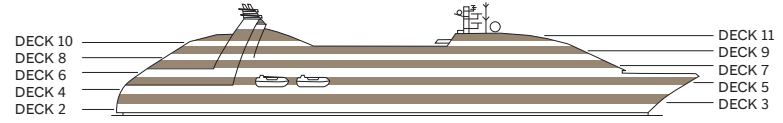

DECK 5

DECK 4

DECK 3

DECK 2

— ACCESSIBLE ROUTE
Access to/from outside decks may require assistance with doors and thresholds.

♿ ACCESSIBLE RESTROOM

Deck plan shown is for illustration purposes.
Seabourn reserves the right to make amendments and changes. Effective 8/30/24

DECK 10
DECK 8
DECK 6
DECK 4
DECK 2

DECK 11
DECK 9
DECK 7
DECK 5
DECK 3