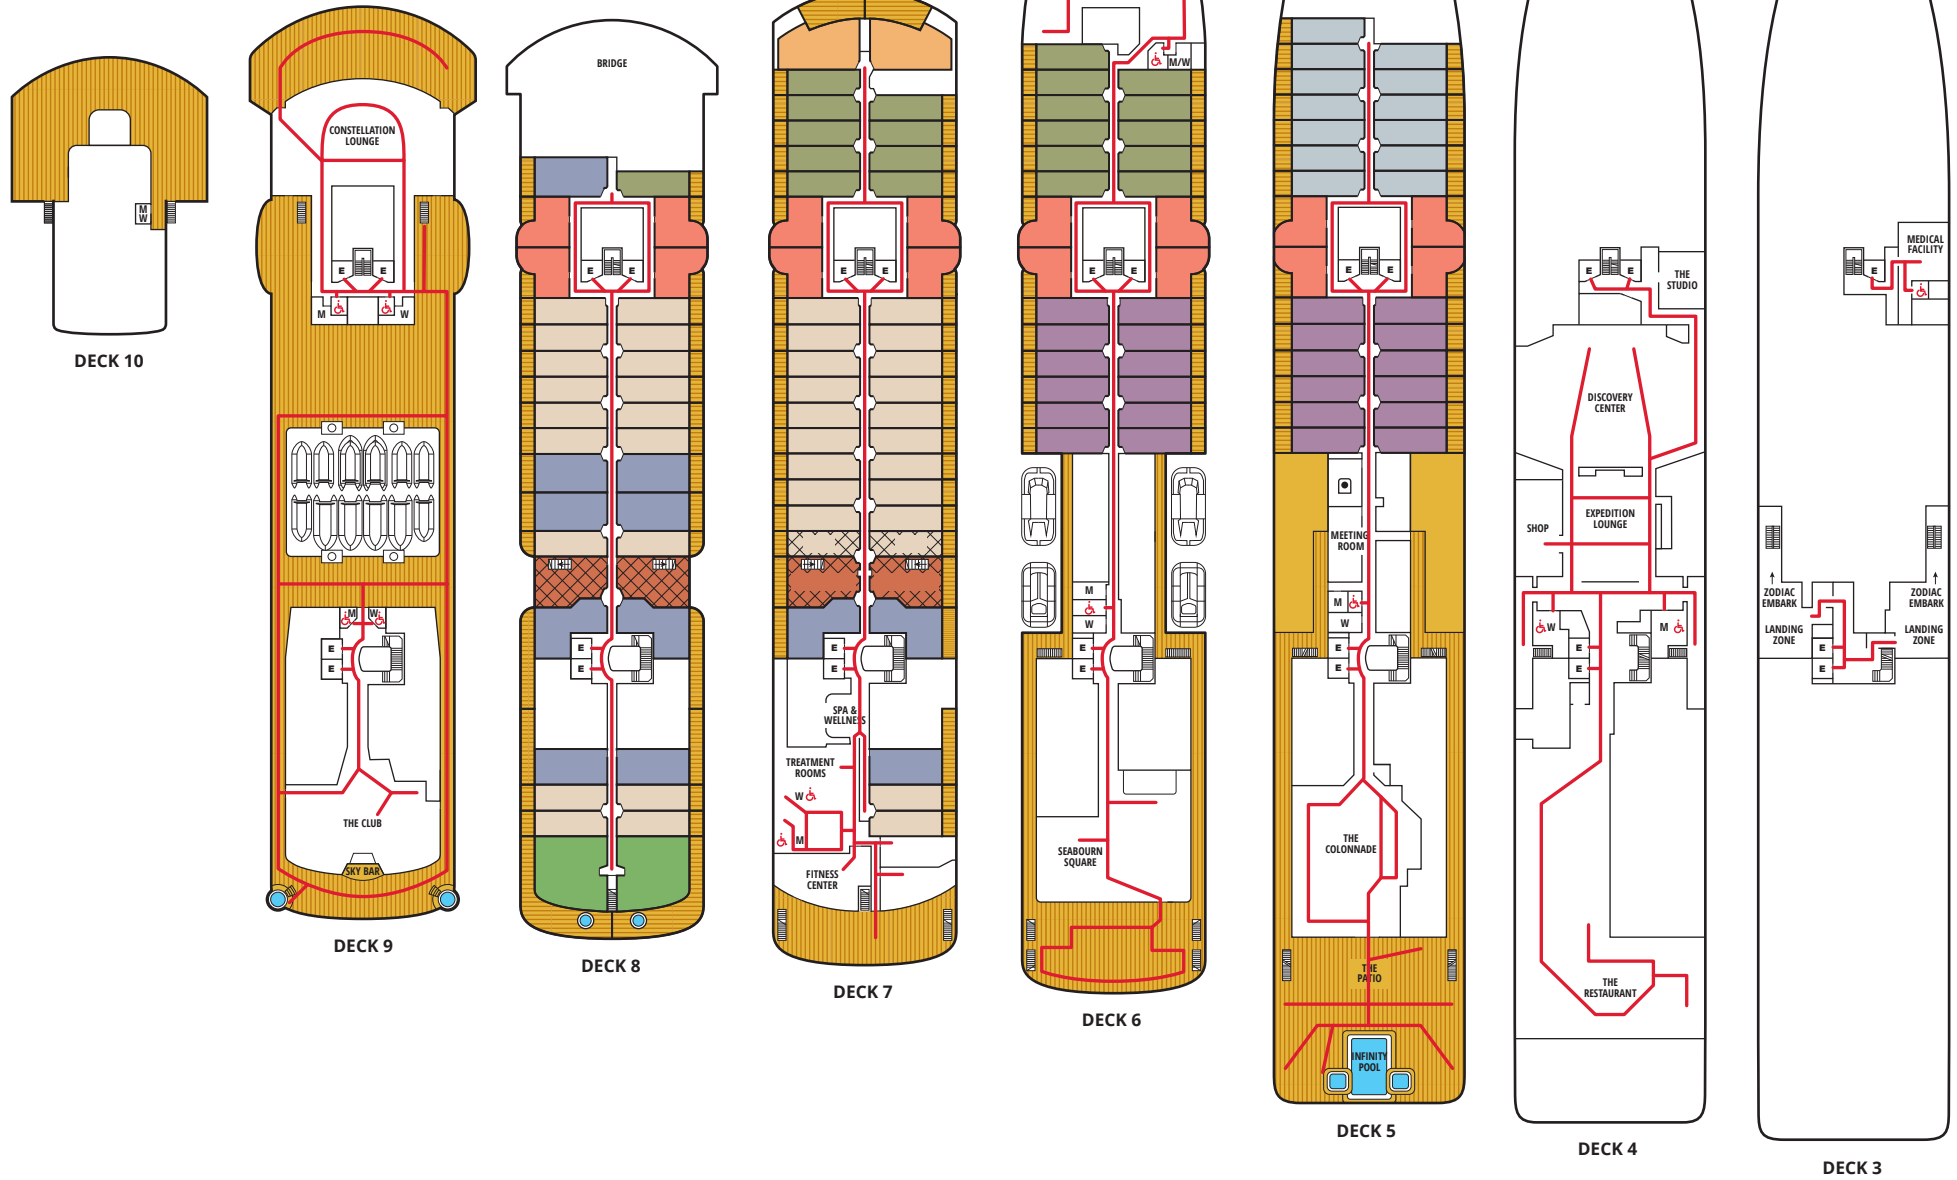

Seabourn Venture Seabourn Pursuit

ACCESSIBLE ROUTES

— ACCESSIBLE ROUTE

--- ACCESSIBLE ROUTE: Access to/from outside decks may require assistance with doors and thresholds.

♿ ACCESSIBLE RESTROOM

NOTE: Deck plan shown is for illustration purposes.
Seabourn reserves the right to make amendments and changes.