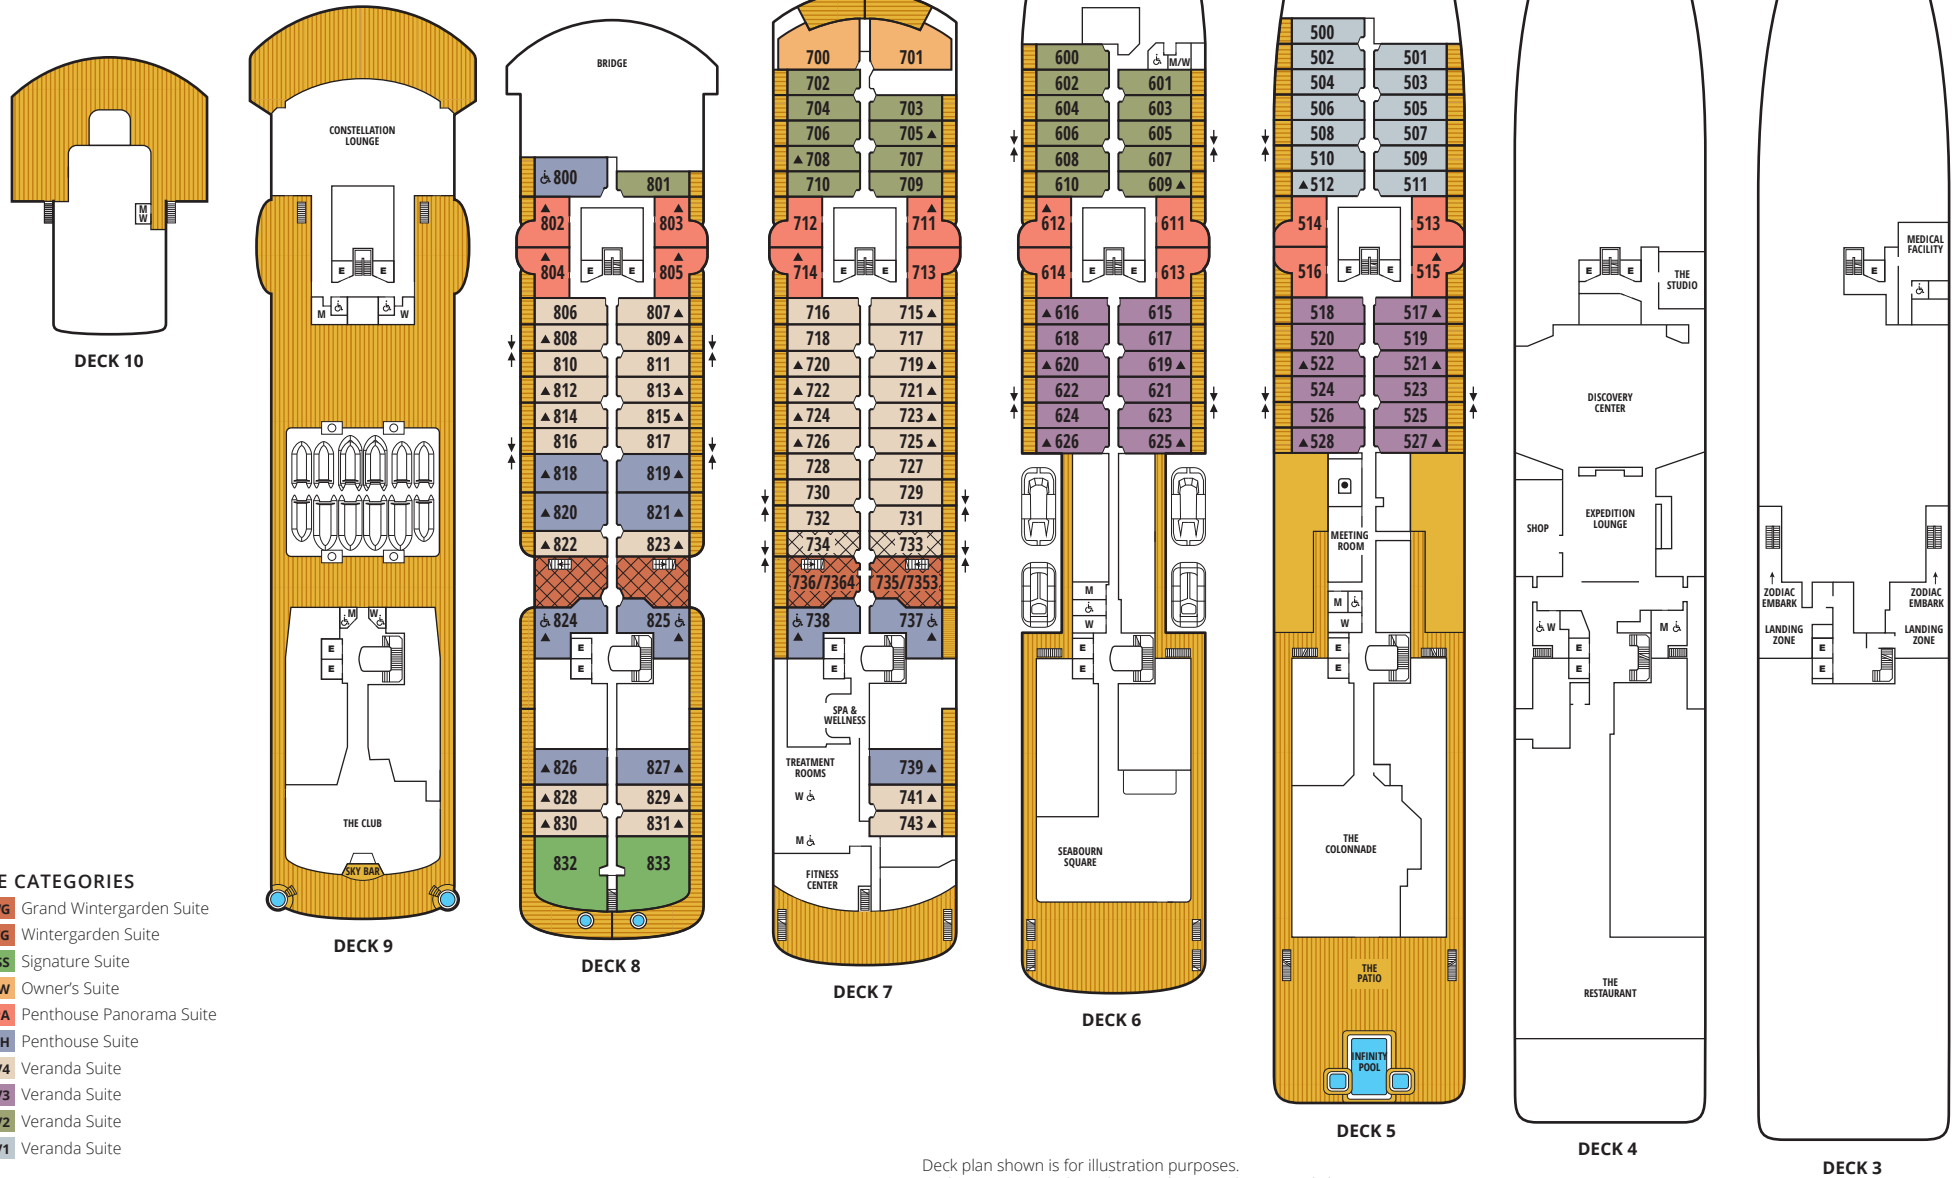

## DECK PLANS

### SUITE CATEGORIES

- GRWG Grand Wintergarden Suite
- WG Wintergarden Suite
- SS Signature Suite
- OW Owner's Suite
- PA Penthouse Panorama Suite
- PH Penthouse Suite
- V4 Veranda Suite
- V3 Veranda Suite
- V2 Veranda Suite
- V1 Veranda Suite

**Wheelchair Accessible Suites**  
 Suites 737 and 825 are wheelchair accessible, roll-in shower only, wheelchair accessible doorways.  
 Suites 738, 800 and 824 are wheelchair accessible, transfer shower, wheelchair-accessible doorways.

- ▲ Third Guest Capacity Suite—sofa converts to the size of a twin bed to accommodate one guest
- E Elevator
- ☑ Self Service Laundrette

Deck plan shown is for illustration purposes.  
 Seabourn reserves the right to make amendments and changes.