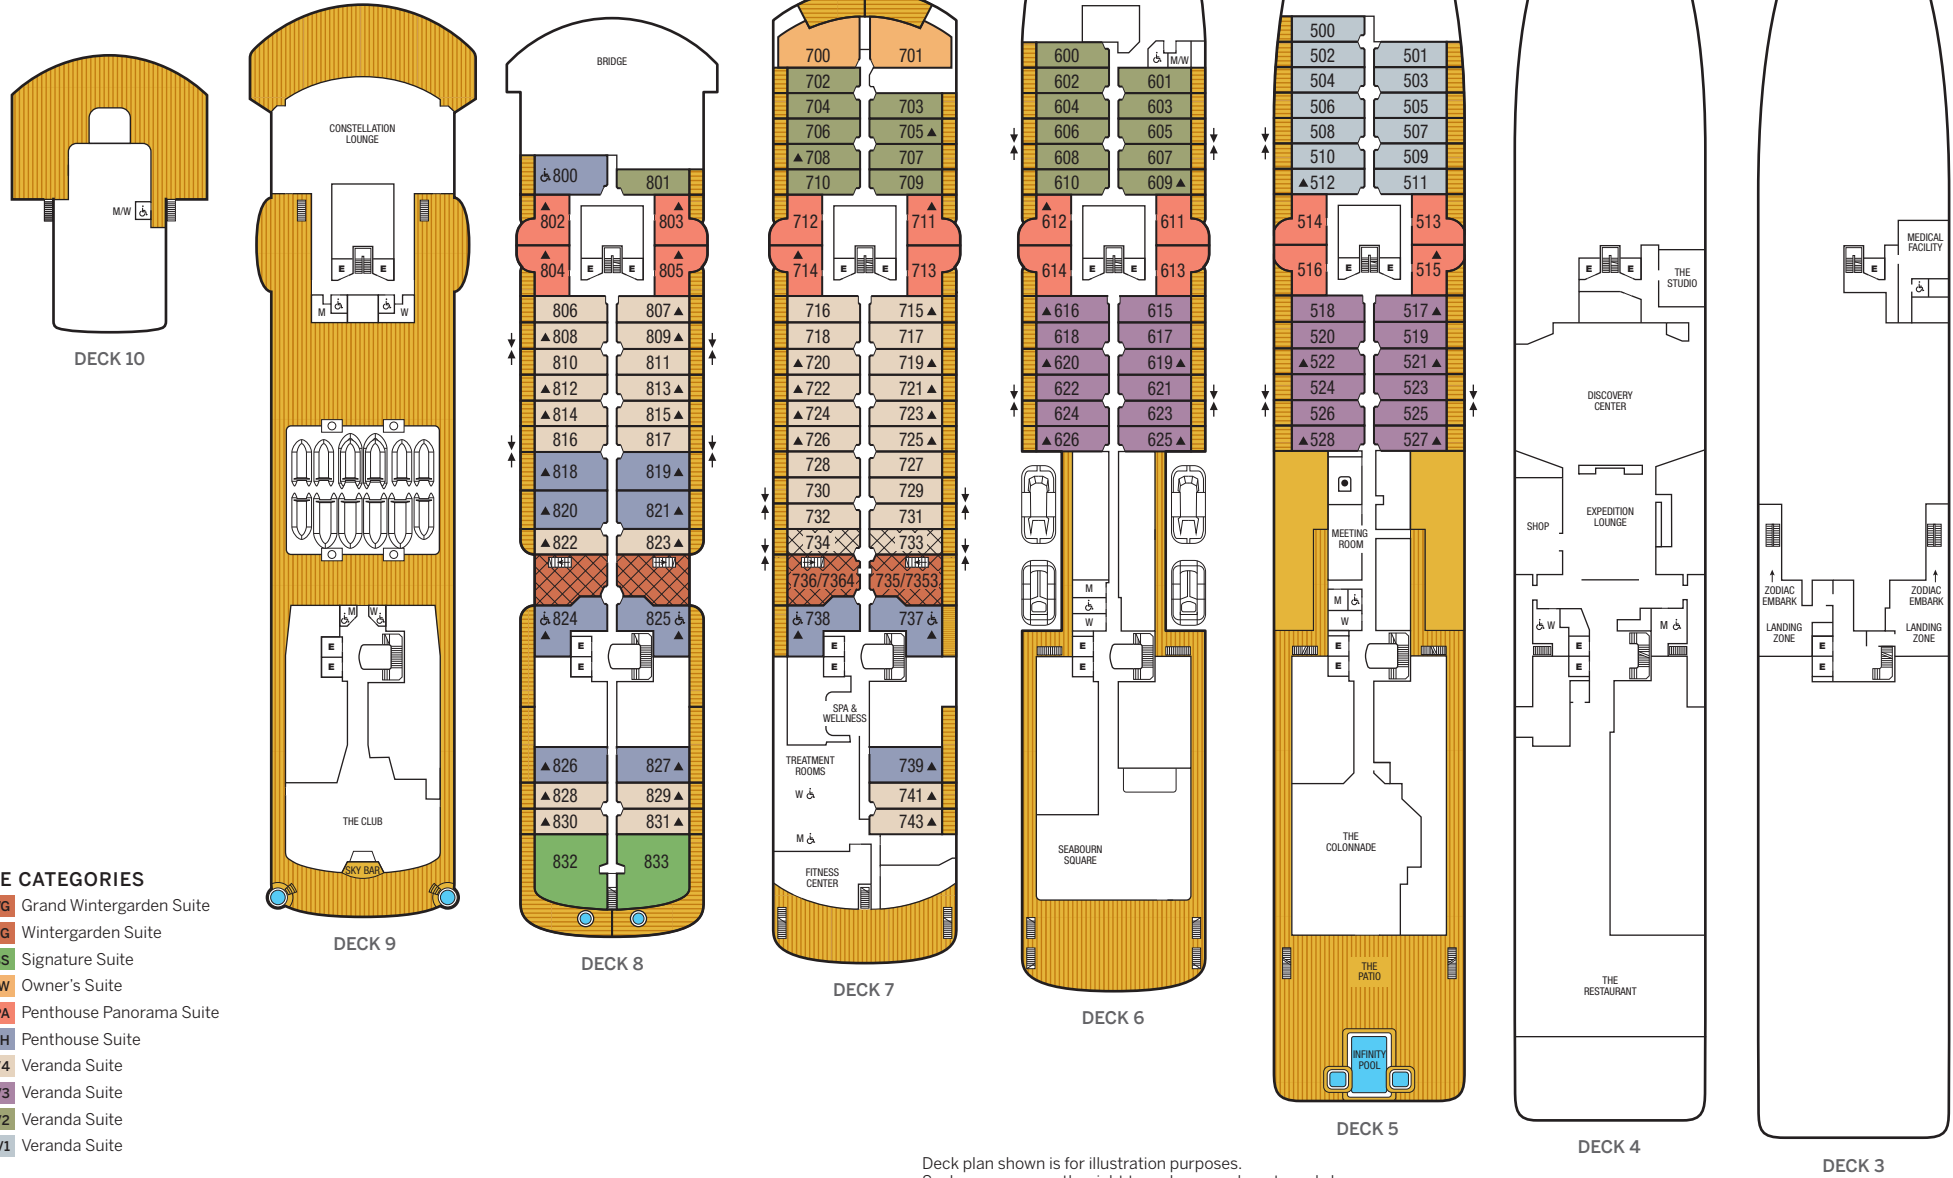

Seabourn Venture Seabourn Pursuit

DECK PLANS

SUITE CATEGORIES

- GRWG Grand Wintergarden Suite
- WG Wintergarden Suite
- SS Signature Suite
- OW Owner's Suite
- PA Penthouse Panorama Suite
- PH Penthouse Suite
- V4 Veranda Suite
- V3 Veranda Suite
- V2 Veranda Suite
- V1 Veranda Suite

Connecting Suites
 When combining the following suites, their suite numbers change as follows:
 Suites 733 and 735 become Grand Wintergarden Suite 7353;
 suites 734 and 736 become Grand Wintergarden Suite 7364.

Wheelchair Accessible Suites
 Suites 737 and 825 are wheelchair accessible, roll-in shower only, wheelchair accessible doorways. Suites 738, 800 and 824 are wheelchair accessible, transfer shower, wheelchair-accessible doorways.

- ▲ Third Guest Capacity Suite—sofa converts to the size of a twin bed to accommodate one guest
- E Elevator
- ☐ Self Service Launderette

Deck plan shown is for illustration purposes. Seabourn reserves the right to make amendments and changes.