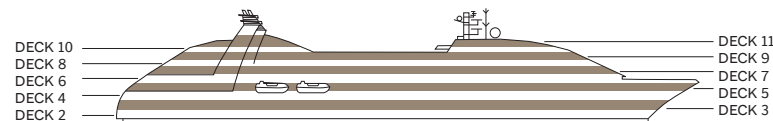

Seabourn Odyssey Seabourn Sojourn Seabourn Quest

ACCESSIBLE ROUTES

DECK 11

DECK 10

DECK 9

DECK 8

DECK 7

DECK 6

DECK 5

DECK 4

DECK 3

DECK 2

— ACCESSIBLE ROUTE

Access to/from outside decks may require assistance with doors and thresholds.

♿ ACCESSIBLE RESTROOM

* Solis will replace The Grill by Thomas Keller onboard Seabourn Quest on 1/18/2024, Seabourn Sojourn on 5/9/2024, and will remain on Seabourn Odyssey through August 2024