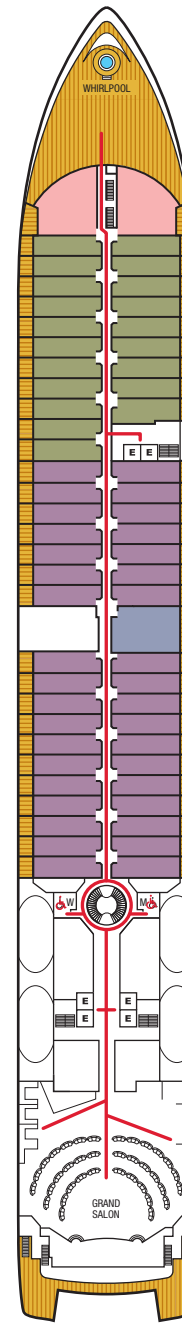

Seabourn Odyssey Seabourn Sojourn Seabourn Quest

ACCESSIBLE ROUTES

DECK 11

DECK 10

DECK 9

DECK 8

DECK 7

DECK 6

DECK 5

DECK 4

DECK 3

DECK 2

— ACCESSIBLE ROUTE

Access to/from outside decks may require assistance with doors and thresholds.

♿ ACCESSIBLE RESTROOM

* Solis will replace The Grill by Thomas Keller onboard Seabourn Quest on 1/18/2024, Seabourn Sojourn on 5/9/2024, and will remain on Seabourn Odyssey through August 2024