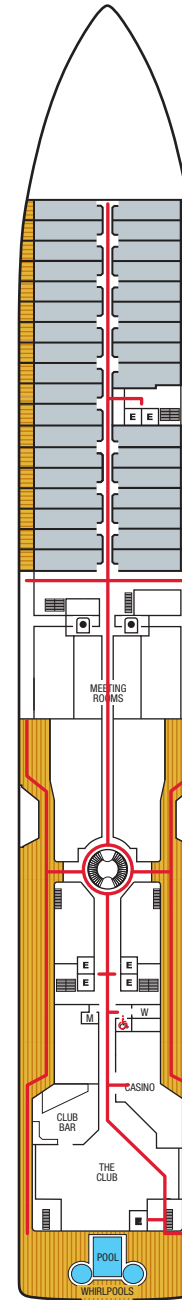

Seabourn Odyssey Seabourn Sojourn Seabourn Quest

ACCESSIBLE ROUTES

DECK 11

DECK 10

DECK 9

DECK 8

DECK 7

DECK 6

DECK 5

DECK 4

DECK 3

DECK 2

— ACCESSIBLE ROUTE

Access to/from outside decks may require assistance with doors and thresholds.

♿ ACCESSIBLE RESTROOM

* Solis will replace The Grill by Thomas Keller onboard Seabourn Quest on 1/18/2024, Seabourn Sojourn on 5/9/2024, and will remain on Seabourn Odyssey through August 2024