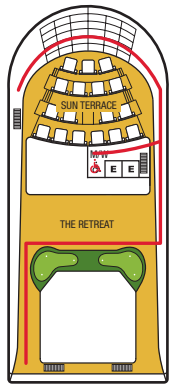

Seabourn Odyssey Seabourn Sojourn Seabourn Quest

ACCESSIBLE ROUTES

DECK 11