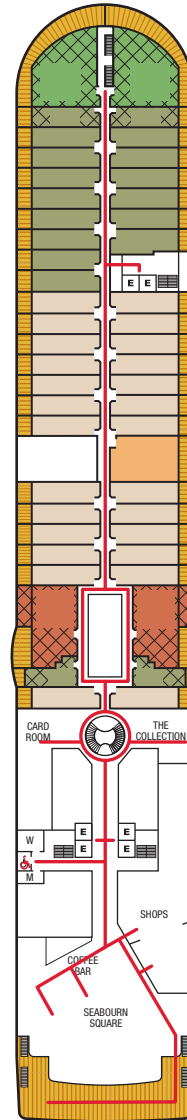

Seabourn Odyssey Seabourn Sojourn Seabourn Quest

ACCESSIBLE ROUTES

DECK 11

DECK 10

DECK 9

DECK 8

DECK 7

DECK 6

DECK 5

DECK 4

DECK 3

DECK 2

— ACCESSIBLE ROUTE

Access to/from outside decks may require assistance with doors and thresholds.

♿ ACCESSIBLE RESTROOM

* Solis will replace The Grill by Thomas Keller onboard Seabourn Quest on 1/18/2024, Seabourn Sojourn on 5/9/2024, and will remain on Seabourn Odyssey through August 2024

Deck plan shown is for illustration purposes.

Seabourn reserves the right to make amendments and changes. Effective 11/1/23