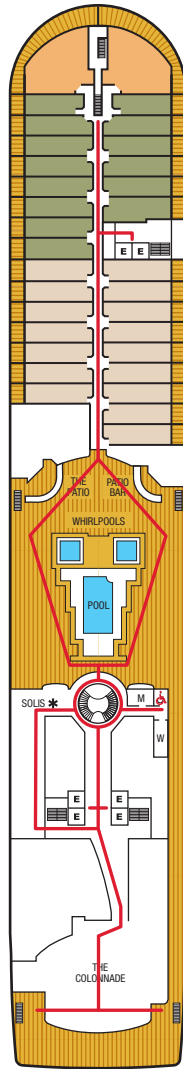

Seabourn Odyssey Seabourn Sojourn Seabourn Quest

ACCESSIBLE ROUTES

DECK 11

DECK 10

DECK 9

DECK 8

DECK 7

DECK 6

DECK 5

DECK 4

DECK 3

DECK 2

— ACCESSIBLE ROUTE

Access to/from outside decks may require assistance with doors and thresholds.

♿ ACCESSIBLE RESTROOM

* Solis will replace The Grill by Thomas Keller onboard Seabourn Quest on 1/18/2024, Seabourn Sojourn on 5/9/2024, and will remain on Seabourn Odyssey through August 2024

Deck plan shown is for illustration purposes.

Seabourn reserves the right to make amendments and changes. Effective 11/1/23