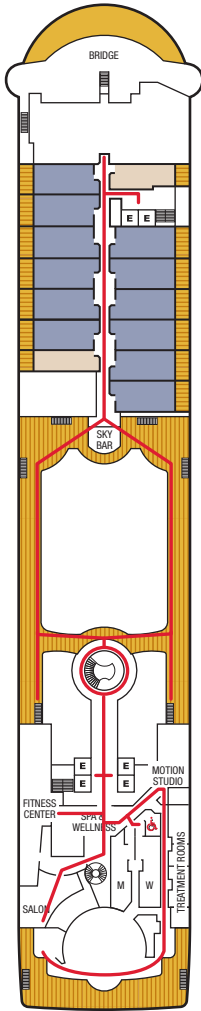

Seabourn Odyssey Seabourn Sojourn Seabourn Quest

ACCESSIBLE ROUTES

DECK 11

DECK 10

DECK 9

DECK 8

DECK 7

DECK 6

DECK 5

DECK 4

DECK 3

DECK 2

— ACCESSIBLE ROUTE

Access to/from outside decks may require assistance with doors and thresholds.

♿ ACCESSIBLE RESTROOM

* Solis will replace The Grill by Thomas Keller onboard Seabourn Quest on 1/18/2024, Seabourn Sojourn on 5/9/2024, and will remain on Seabourn Odyssey through August 2024

Deck plan shown is for illustration purposes.

Seabourn reserves the right to make amendments and changes. Effective 11/1/23