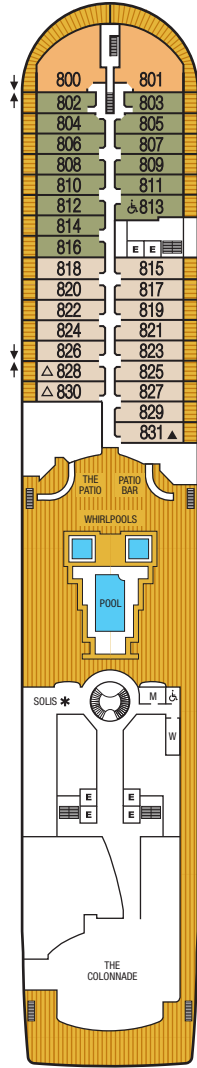

# Seabourn Odyssey Seabourn Sojourn Seabourn Quest

## DECK PLANS

DECK 11

DECK 10

DECK 9

DECK 8

DECK 7

DECK 6

DECK 5

DECK 4

DECK 3

### SUITE CATEGORIES

- GRWG Grand Wintergarden Suite
- WG Wintergarden Suite
- GRSS Grand Signature Suite
- SS Signature Suite
- O2 Owner's Suite
- O1 Owner's Suite
- PS Penthouse Spa Suite
- PH Penthouse Suite
- V4 Veranda Suite
- V3 Veranda Suite
- V2 Veranda Suite
- V1 Veranda Suite
- A1 Ocean View Suite
- A Ocean View Suite