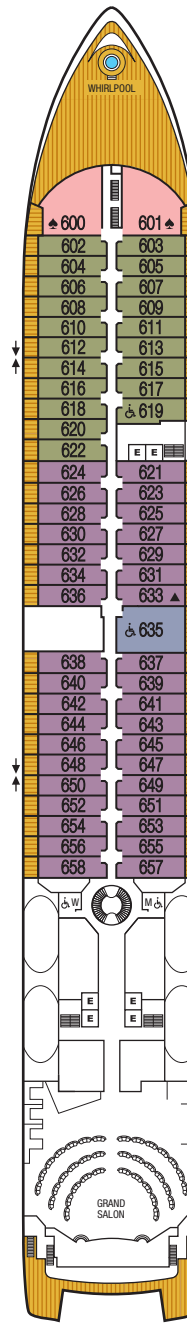

# Seabourn Odyssey Seabourn Sojourn Seabourn Quest

## DECK PLANS

DECK 11

DECK 10

DECK 9

DECK 8

DECK 7

DECK 6

DECK 5

DECK 4

DECK 3

### SUITE CATEGORIES

- GRWG Grand Wintergarden Suite
- WG Wintergarden Suite
- GRSS Grand Signature Suite
- SS Signature Suite
- O2 Owner's Suite
- O1 Owner's Suite
- PS Penthouse Spa Suite
- PH Penthouse Suite
- V4 Veranda Suite
- V3 Veranda Suite
- V2 Veranda Suite
- V1 Veranda Suite
- A1 Ocean View Suite
- A Ocean View Suite