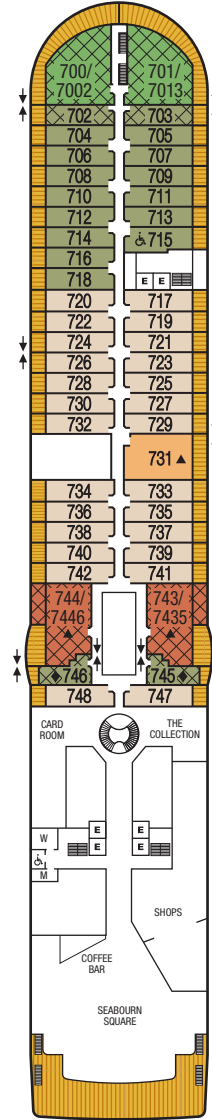

## DECK PLANS

DECK 11

DECK 10

DECK 9

DECK 8

DECK 7

DECK 6

DECK 5

DECK 4

DECK 3

**Wheelchair Accessible Suites**  
 Suites 408, 519, 619, 635, 715, 813 & 913 are wheelchair accessible—roll-in shower only, wheelchair-accessible doorways. Suite 635 also has a tub.

♣ Suites 600 and 601 are subject to noise when anchoring and the veranda railings are part metal and part glass from floor to teak rail.

△ Suite 828 third guest capacity for Seabourn Sojourn only

△ Suite 830 third guest capacity for Seabourn Odyssey and Seabourn Quest only

▲ Third Guest Capacity Suite

■ Elevator

▣ Self Service Launderette

◆ Suites 502–507 and 745–746 have smaller verandas