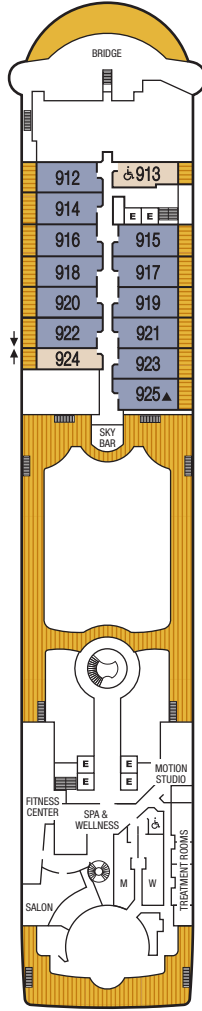

## DECK PLANS

DECK 11

DECK 10

DECK 9

DECK 8

DECK 7

DECK 6

DECK 5

DECK 4

DECK 3

**Wheelchair Accessible Suites**  
 Suites 408, 519, 619, 635, 715, 813 & 913 are wheelchair accessible—roll-in shower only, wheelchair-accessible doorways. Suite 635 also has a tub.

♣ Suites 600 and 601 are subject to noise when anchoring and the veranda railings are part metal and part glass from floor to teak rail.

△ Suite 828 third guest capacity for Seabourn Sojourn only

△ Suite 830 third guest capacity for Seabourn Odyssey and Seabourn Quest only

▲ Third Guest Capacity Suite

■ Elevator

▣ Self Service Launderette

◆ Suites 502–507 and 745–746 have smaller verandas