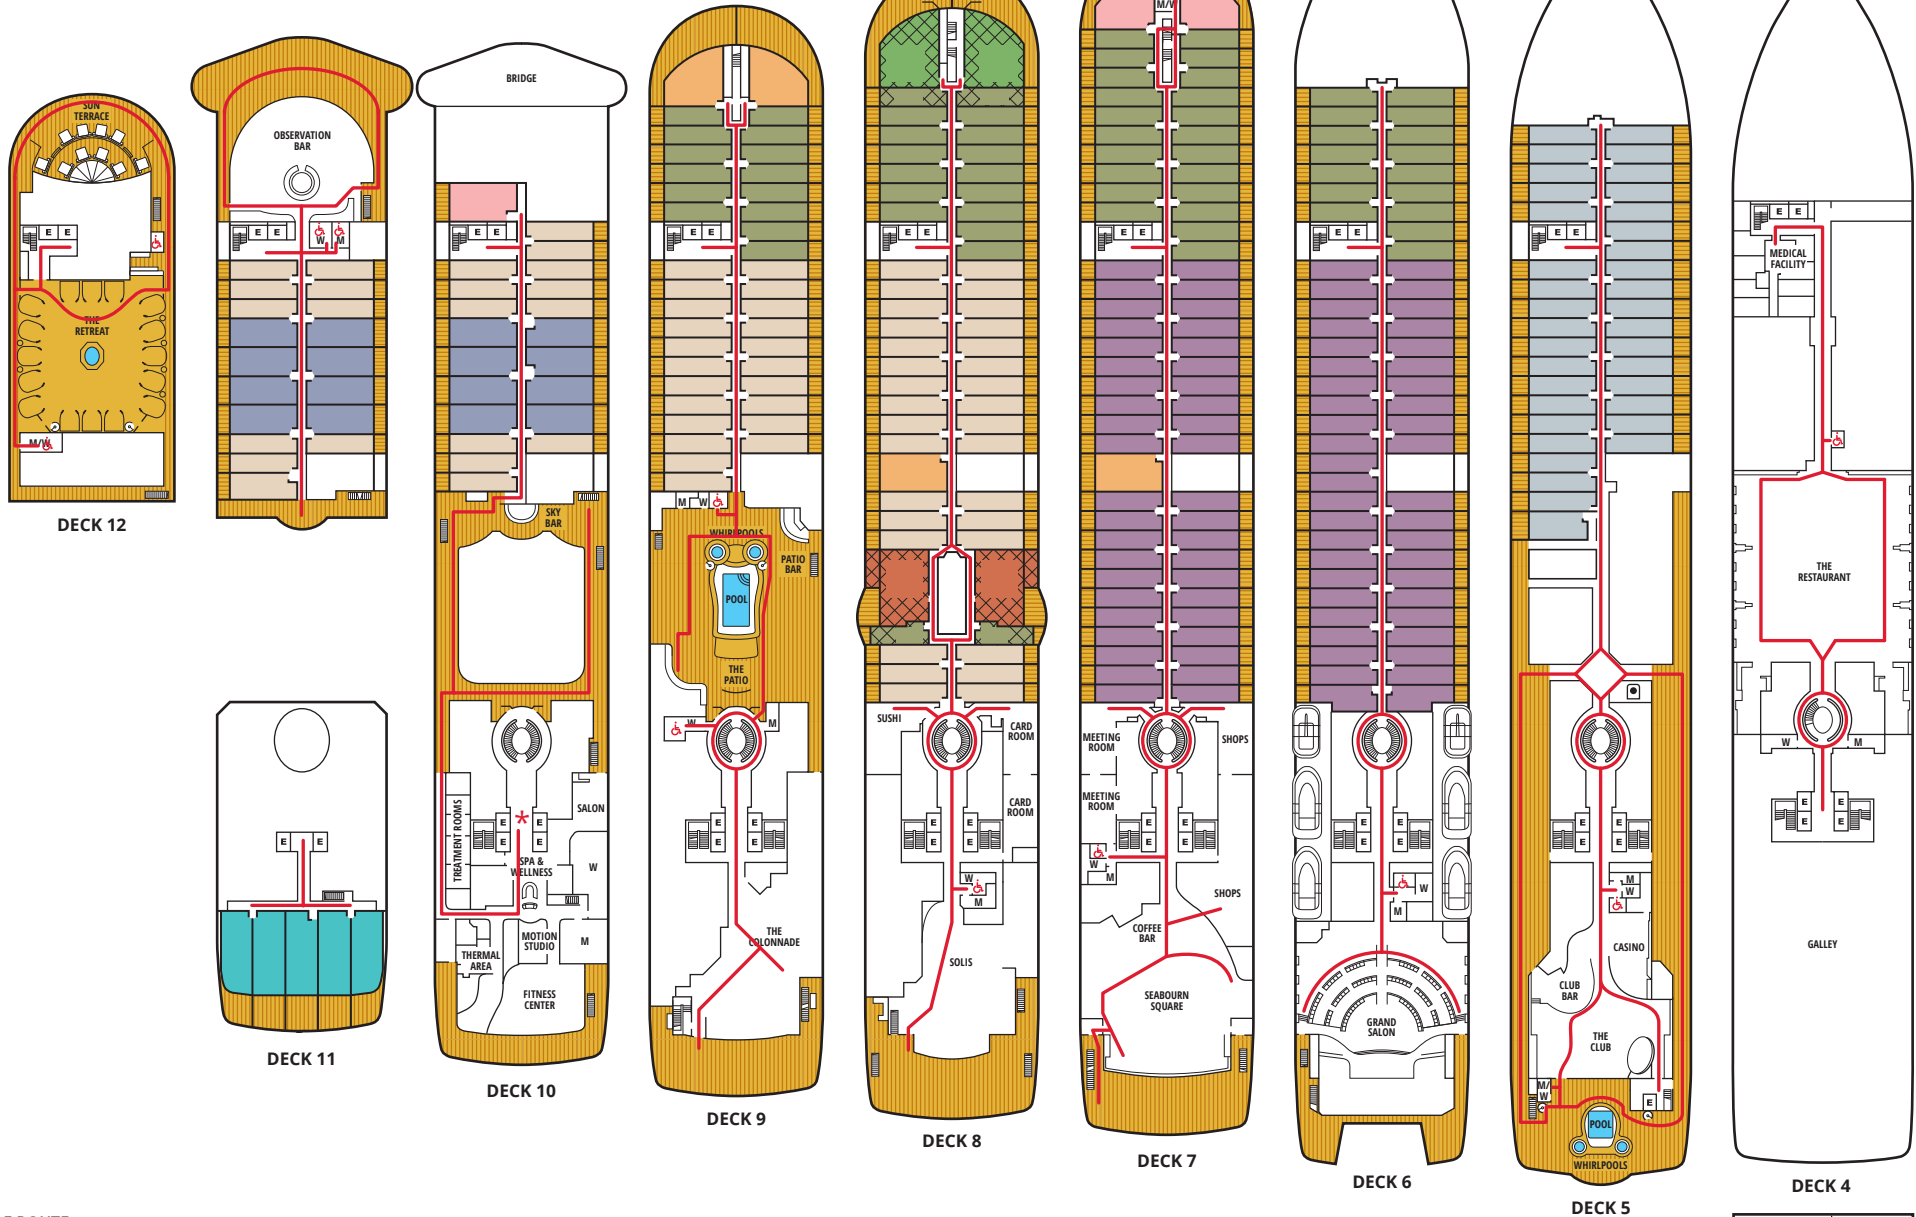

Seabourn Encore Seabourn Ovation

ACCESSIBLE ROUTES

- **ACCESSIBLE ROUTE**
Access to/from outside decks may require assistance with doors and thresholds.
- ★ **PREFERRED ROUTE TO SPA**
Via aft elevators on Deck 9. Secondary route via external deck on Deck 10.
- ACCESSIBLE RESTROOM**

NOTE: Deck plan shown is for illustration purposes. Seabourn reserves the right to make amendments and changes. Effective 11/1/24.