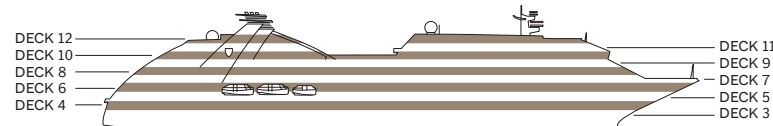

DECK 6

DECK 5

DECK 4

DECK 3

— ACCESSIBLE ROUTE

Access to/from outside decks may require assistance with doors and thresholds.

*** PREFERRED ROUTE TO SPA**

Via aft elevators on Deck 9. Secondary route via external deck on Deck 10.

♿ ACCESSIBLE RESTROOM

NOTE: Deck plan shown is for illustration purposes. Seabourn reserves the right to make amendments and changes. Effective 5/20/24.